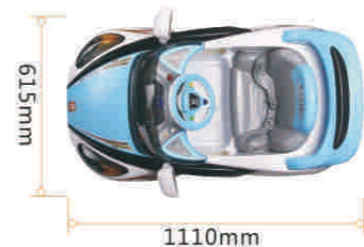

D-46 G JY20F8 Pack:1PC/CTN