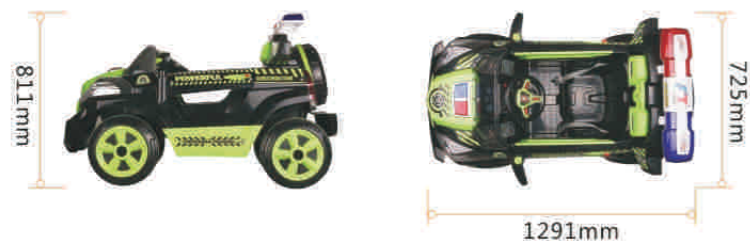

车身尺寸: 1291×725×811mm
包装尺寸: 1500×620×430mm
净重: 19kg
Size: 1291×725×811mm
Package Size: 1500×620×430mm
Weight: 19kg

A-04 JY2068 Pack:1PC/CTN

JY2068

功能特点

多功能声光效果; 前后四通道遥控功能; 仿真造型、逼真感受;
宽敞舒适的仿真鞍座; 彩色大灯。

Multi-functional music effects; 4-way remote control
limited outlook, realistic feelings; Wide and comfortable seat
Color lights