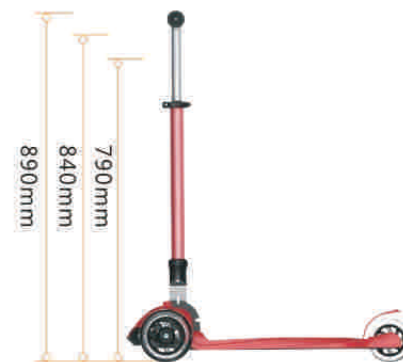

Package Size: 640×295×180mm

Weight: 3kg

A-04 JY-H01 Pack:1PC/CTN

A-37 JY-H01 Pack:1PC/CTN

C-37 JY-H01 Pack:1PC/CTN

B-52 JY-H01 Pack:1PC/CTN

B-51 JY-H01 Pack:1PC/CTN

D-03 JY-H01 Pack:1PC/CTN