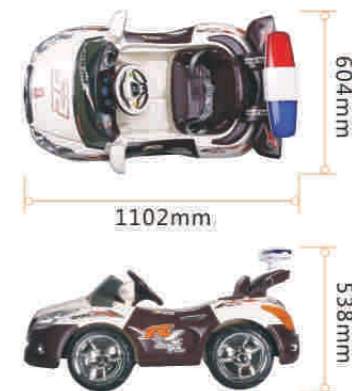

A-04 G JY2018-1 Pack:1PC/CTN

JY2018-1

功能特点

多功能声光效果;
前后四通道遥控功能;
仿真造型、逼真感受;
宽敞舒适的仿真鞍座;
彩色大灯。
Multi-functional music effects; 4-way remote control
limited outlook, realistic feelings; Wide and comfortable seat Color lights

注: 样本上所有产品贴纸均为示例, 客户如无特殊要求, 则默认接受我公司常规贴纸。

Notes: All the sticker on catalog are just for samples. If customers has no special requirements, we will use our available usual stickers.