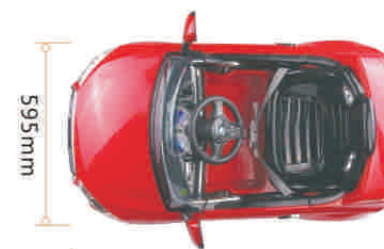

JY20K8-1

功能特点

多功能声光效果; 前后四通道遥控功能; 仿真造型、逼真感受;
宽敞舒适的仿真鞍座; 彩色大灯。
多功能快拆方向盘, 仿真双开门, 可选配摇摆功能。

Multi-functional music effects; 4-way remote control
Imitated outlook, realistic feelings; Wide and comfortable seat Color lights
Multi-functional steering wheel, double door open, optional rocking function.

车身尺寸: 1070×595×500mm
包装尺寸: 1070×580×290mm
净重: 14kg

Size: 1070×595×500mm
Package Size: 1070×580×290mm
Weight: 14kg

F-07 JY20K8-1 Pack:1PC/CTN

JY20K8 JY20K8-1 选配Optional	电机 (Motor)	电瓶 (Battery)	2.4G (2.4G)	摇摆 (Rocking)
常规 (Basic)	25W×1	6V7AH×1	无/NO	可选/Optional
选配一 (Optional One)	25W×1	6V8AH×1	无/NO	可选/Optional
选配二 (Optional Two)	25W×2	6V7AH×2	有/YES	可选/Optional

注: 样本上所有产品贴纸均为示例, 客户如无特殊要求, 则默认接受我公司常规贴纸。

Notes: All the sticker on catalog are just for samples. If customers has no special requirements, we will use our available usual stickers.

1070mm